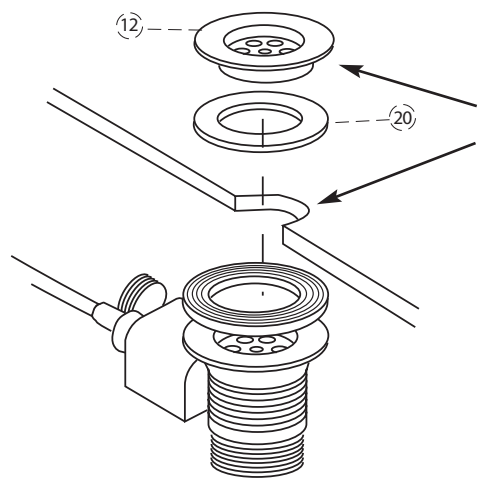

- 1 Grey Washer
 - 6 Plug
 - 7 Plug with O ring
 - 8 Plug Backnut
 - 9 Plug Screw
 - 10 Small Waste Screw
Large Waste Screw
 - 11 Spacer
 - 12 Waste
 - 17 Flange
 - * Shroud
 - 18 Small Flange Bush
Large Flange Bush
 - 19 FP Handle
 - 20 Sponge Washer
 - 21 Conical Washer
 - 22 Washer
 - 23 1" 1/4 Nut
 - 24 Corner Pipe
- } — these 2 items
clip together

NOTE:
Large waste screw (10) to
be cut down to suit bath
material thickness

Apply silicone to
ensure perfect seal

For baths in cast
iron pick up the
thickness

ATTENTION
For claims mention
the date of control